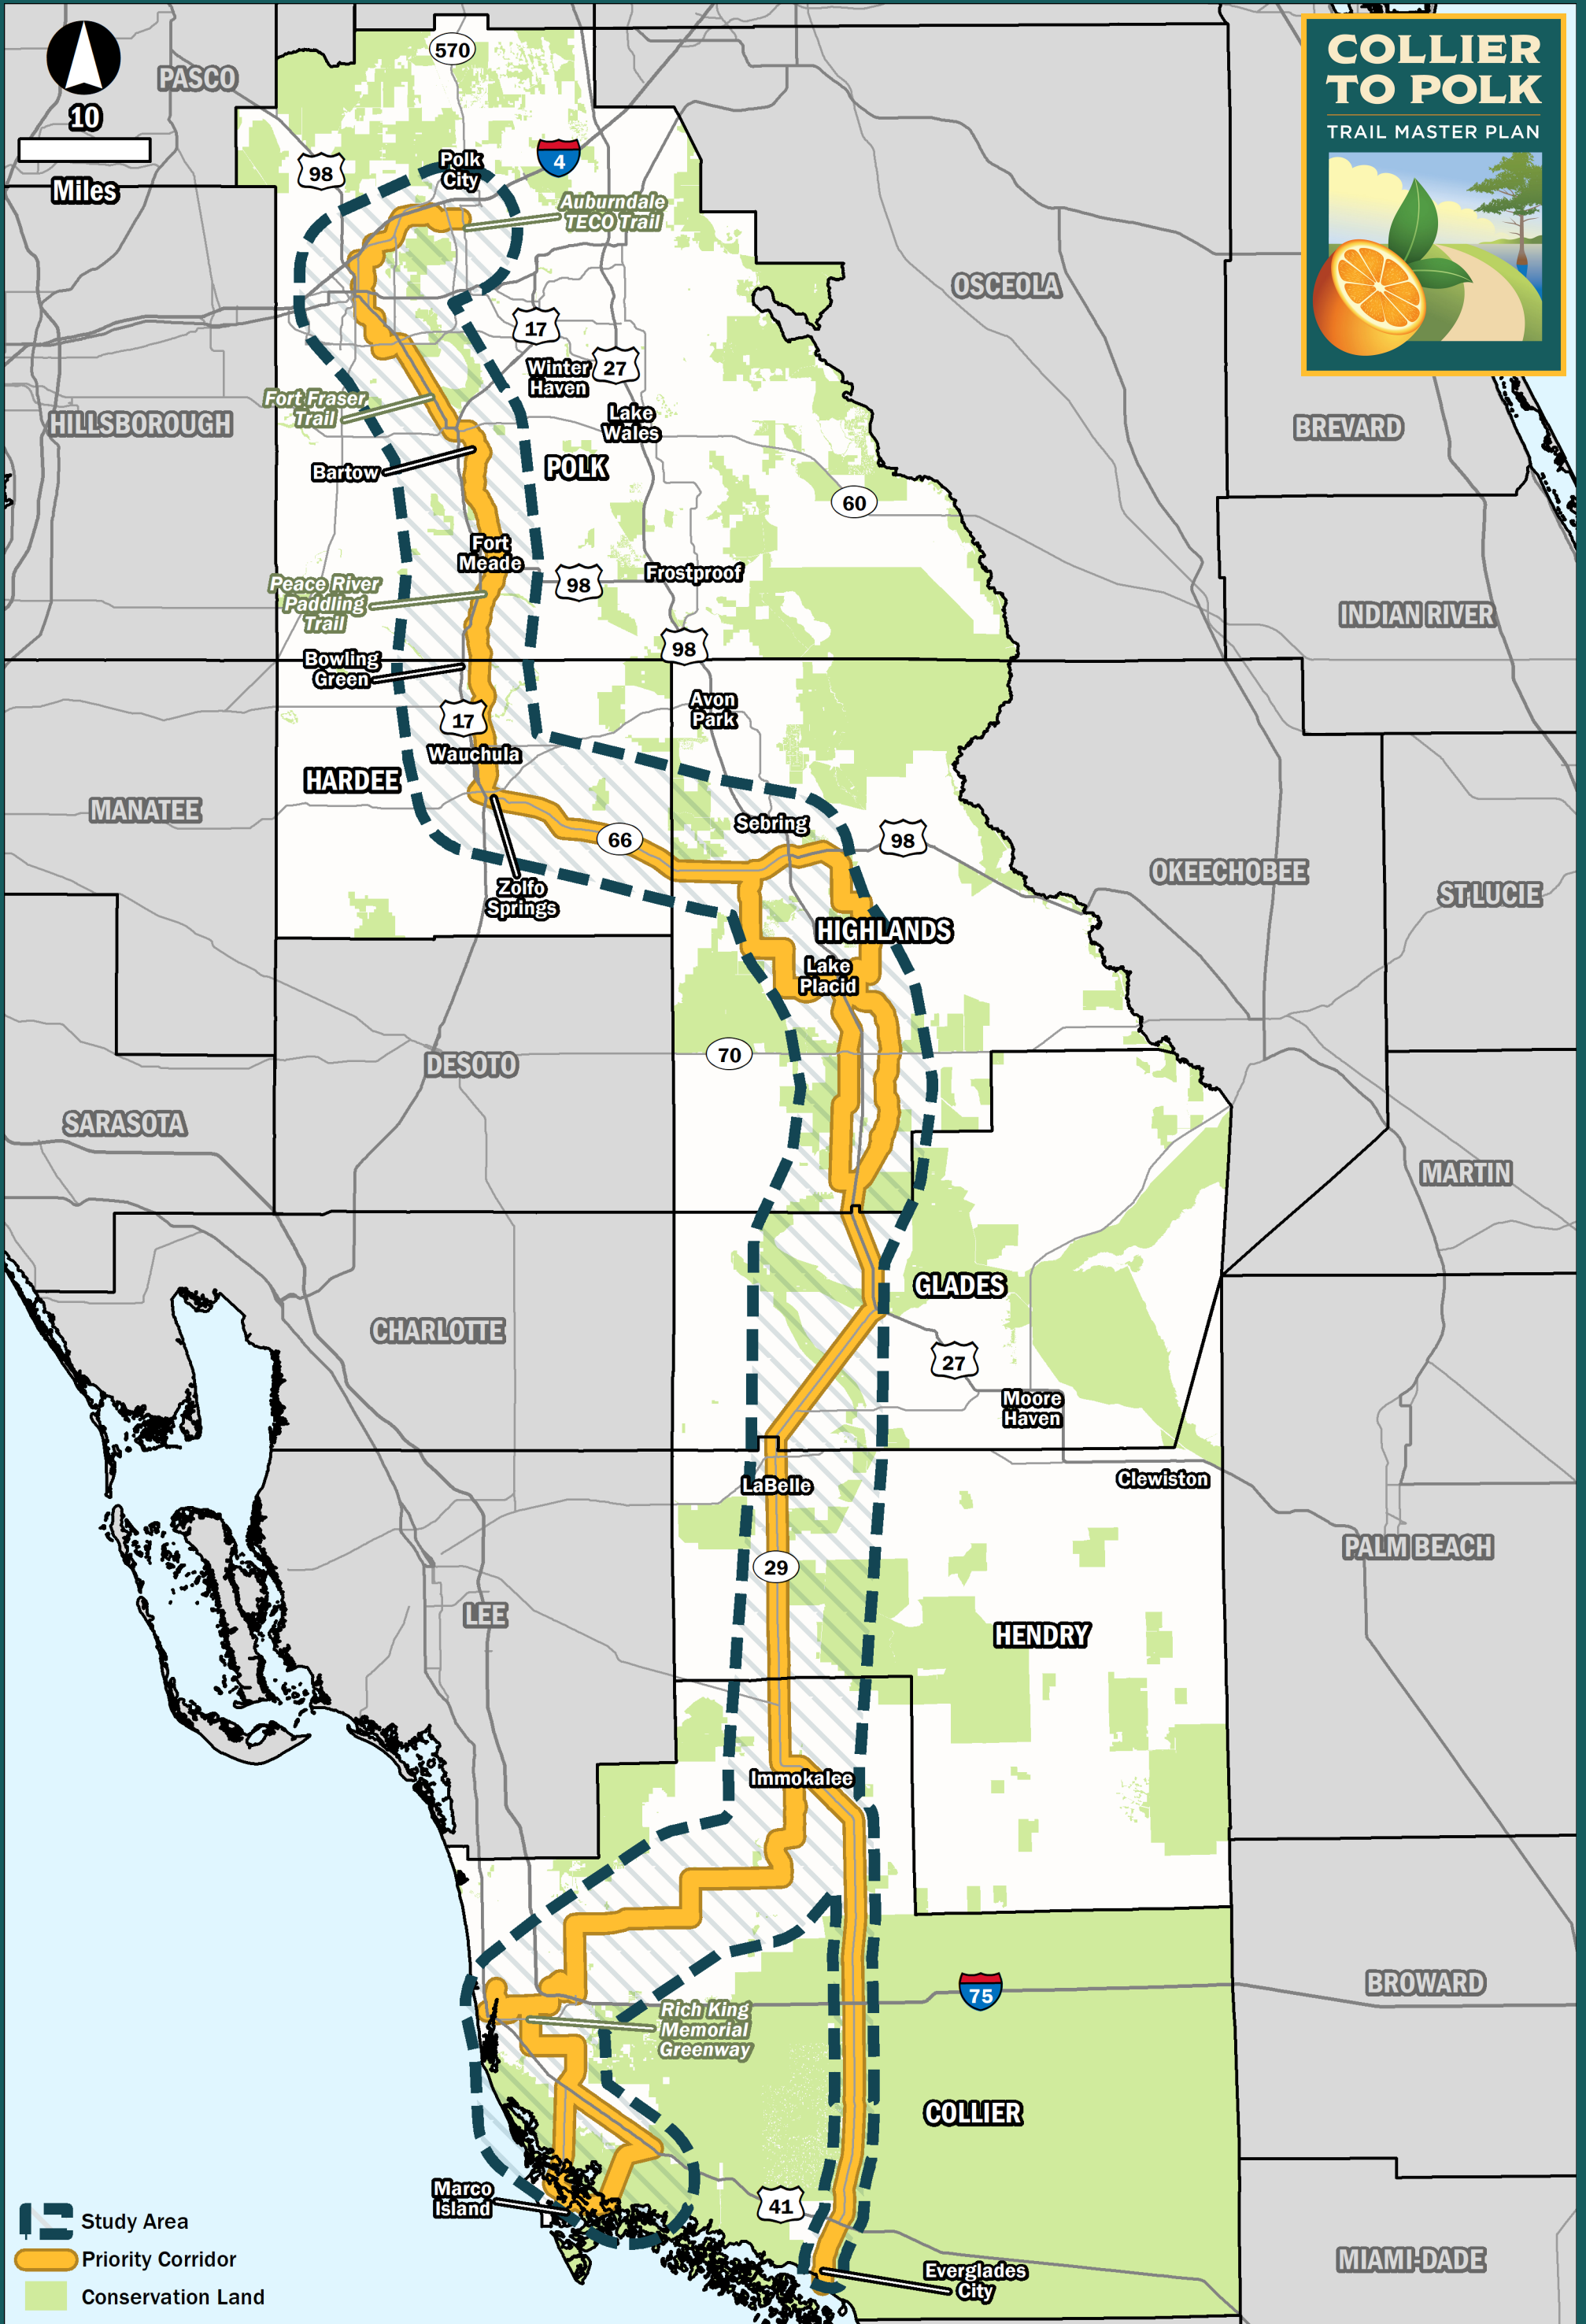

Collier to Polk Regional Trail

Master Plan

-  Study Area
-  Priority Corridor
-  Conservation Land